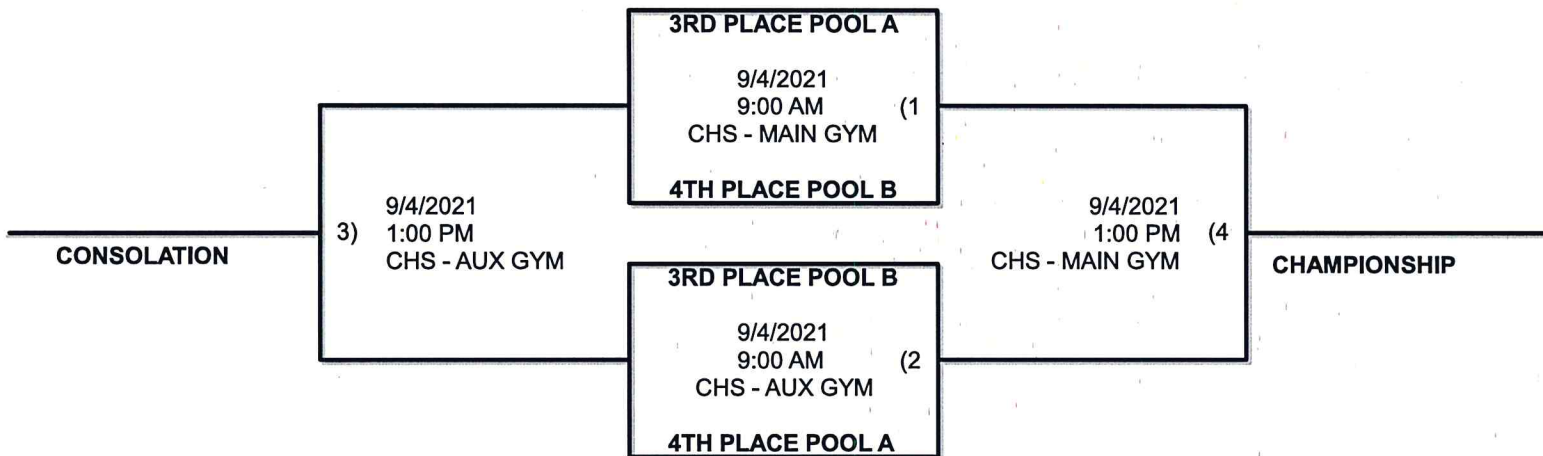

Thanks for being a part of our tournament, and let us know how we can help.

Rules for pool play:

- A fifteen-minute warm up will be allowed for each team's first match. After the first match, a five-minute warm up will be used (2 minutes hitting for each team, and one-minute shared serving). Teams should be ready to take the court as soon as the previous match finishes.
- Play is two sets to 25, with the score started at 4-4. The cap for pool play sets is 27.
- In case of a tie in pool play, the tie breaker is as follows:
 1. Won- loss record
 2. Head to competition
 3. Point differential (points scored/points against
Example: Team A: Points scored 78
Points against 45
% 1.73
Team B: Points scored 82
Points against 38
% 2.35
Team B is awarded the higher seed

- SEE ATTACHED BRACKETS

GOLD BRACKET

SILVER BRACKET

LOCATION: ORGAN MOUNTAIN HIGH SCHOOL

BRONZE BRACKET

WHITE BRACKET

LOCATION: CENTENNIAL HIGH SCHOOL