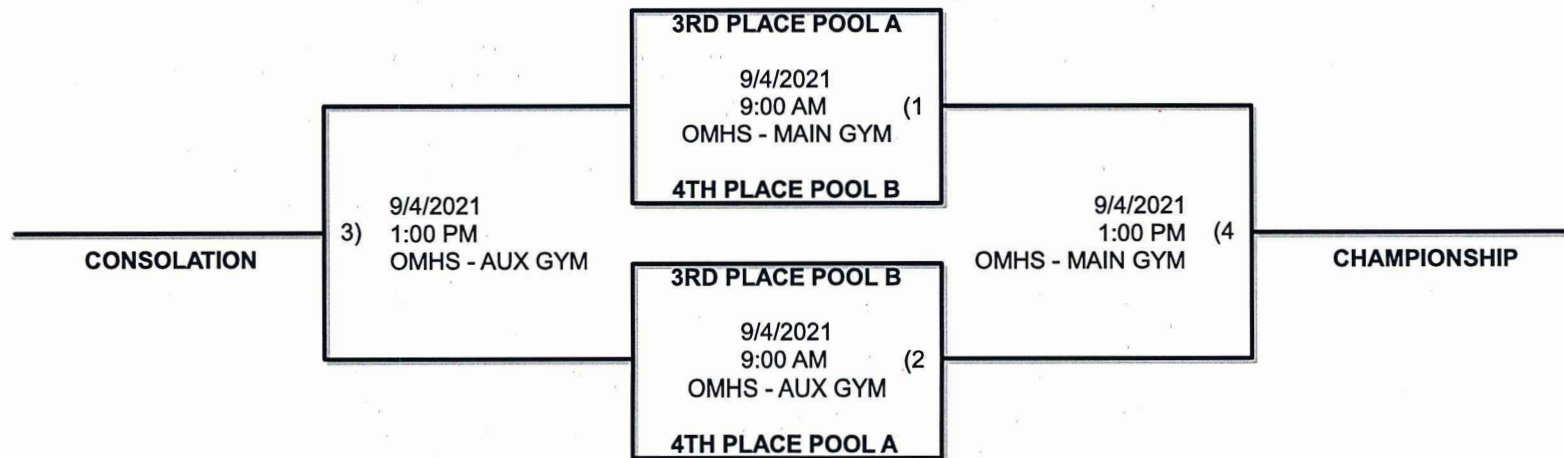

LOCATION: ORGAN MOUNTAIN HIGH SCHOOL