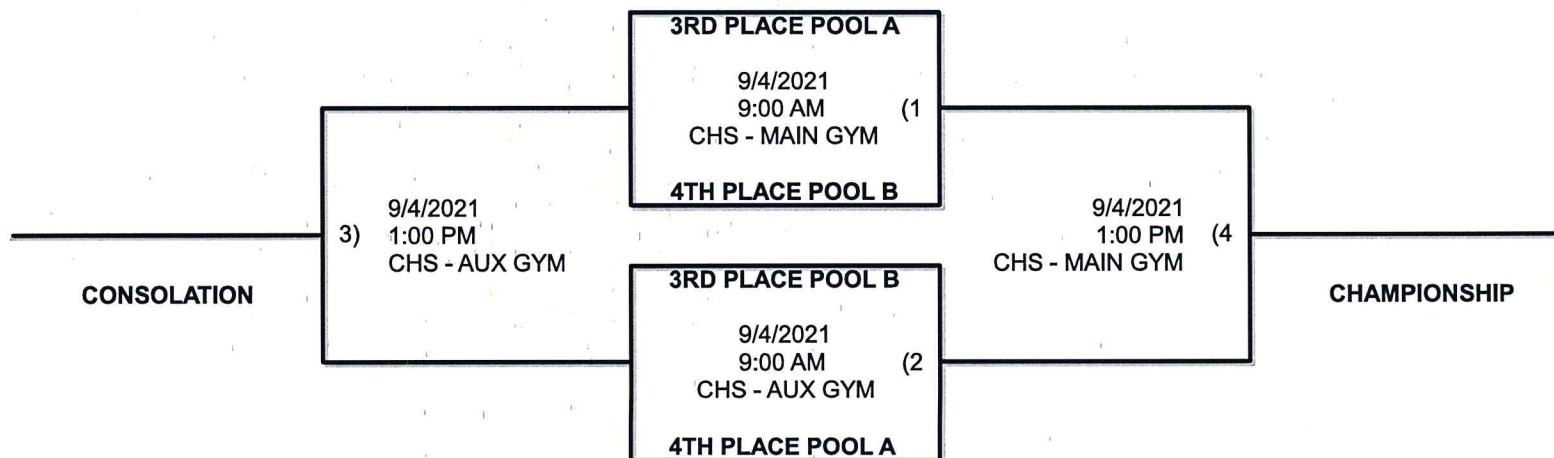

Thanks for being a part of our tournament, and let us know how we can help.

Rules for pool play:

- A fifteen-minute warm up will be allowed for each team's first match. After the first match, a five-minute warm up will be used (2 minutes hitting for each team, and one-minute shared serving). Teams should be ready to take the court as soon as the previous match finishes.
- Play is two sets to 25, with the score started at 4-4. The cap for pool play sets is 27.
- In case of a tie in pool play, the tie breaker is as follows:
 1. Won- loss record
 2. Head to competition
 3. Point differential (points scored/points against
Example: Team A: Points scored 78
Points against 45
% 1.73
Team B: Points scored 82
Points against 38
% 2.35
Team B is awarded the higher seed

- SEE ATTACHED BRACKETS

GOLD BRACKET

SILVER BRACKET

LOCATION: ORGAN MOUNTAIN HIGH SCHOOL

BRONZE BRACKET

WHITE BRACKET

LOCATION: CENTENNIAL HIGH SCHOOL